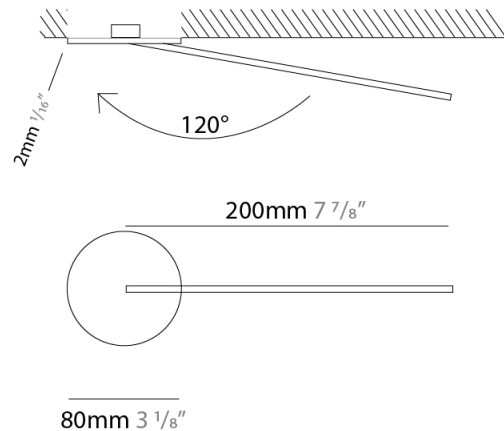

PROJECT
TYPE
SPECIFIER
QUANTITY
DATE

SPILLO 1 ROD RECESSED

D46020- -
base number   Color   Finish
                         Temperature   Options

1. To build a product code in our configurator select the specify button on the base model # product page
2. To build a manual product code on this datasheet choose from the options listed below in blue font and add the suffix to the base model #

GENERAL

Series: Spillo
Subseries: Spillo 1 Rod
Brand: Icone
Division: Design
Mounting Type: Recessed
Mounting Location: Wall
Subcategory: Ambient

PHYSICAL

Shape: Rectangle
Width (mm): 50
Width (in): 1 ¹⁵/₁₆
Height (mm): 200
Height (in): 7 ⁷/₈
Light Distribution: Adjustable
Fixture Finish: WHI / BLK / CHR / BGD
Fixture Material: Brass

ELECTRICAL

Lamp Type: LED
Total Output Wattage (W): 2.64
Dimming: 0-10V Dimming
Driver Included: No
Driver Location: Remote
Driver Type: Constant Voltage - 120 / 277Vac
Driver Class: Class 2
Input Voltage (V): 120 - 277
Output Voltage (V): 12
Upon Request: (Not included, see components) 0-10Vdc dimming / 277Vac

LED

Color Temperature (°K): 2700 / 3000
Nominal Lumen (lm): 220
CRI: >90 CRI
Lamp Life (hrs): 50000

OPTICAL

Adjustability: Tilt 120°

RATINGS AND CERTIFICATIONS

Certified By: Certified for North American Standards
IP rating: IP20